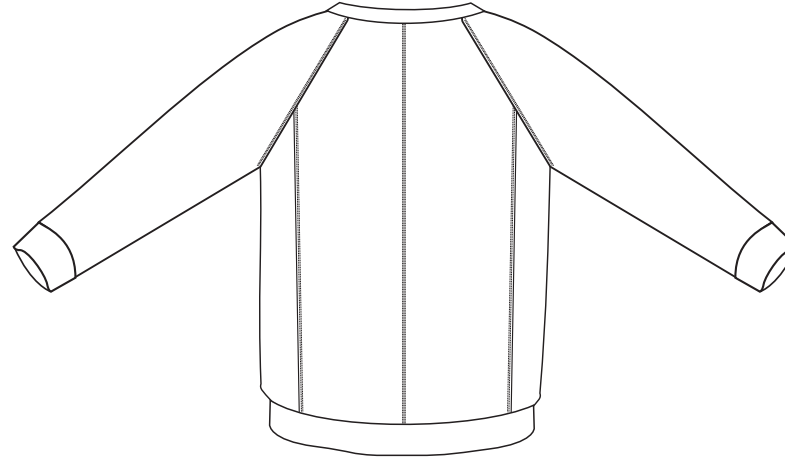

STYLE INFORMATION:

CATEGORY:
**LADIES CREW
JUMPER**

STYLE CODE:
CP

GENDER:
LADIES

SIZE RANGE:
ADULTS

Front

Back

Available Sizes	0	4	6	8	10	12	14	16	18	20	22	24				
1/2 CHEST	-	43	45.5	48	50.5	53	55.5	58	60.5	63	65.5	68	-	-	-	-
FRONT LENGTH	-	58	59.5	61	62.5	64	65.5	67	68.5	70	71.5	73	-	-	-	-

Please note, the half chest measurement refers to the size of the garment, not the person wearing it.

To determine your half chest measurement, we recommend measuring a similar garment that you already own and that fits you well. Lay it smooth on a flat surface and measure from arm pit to arm pit across the chest. This is your half chest measurement. Use this to choose the appropriate size from the chart.