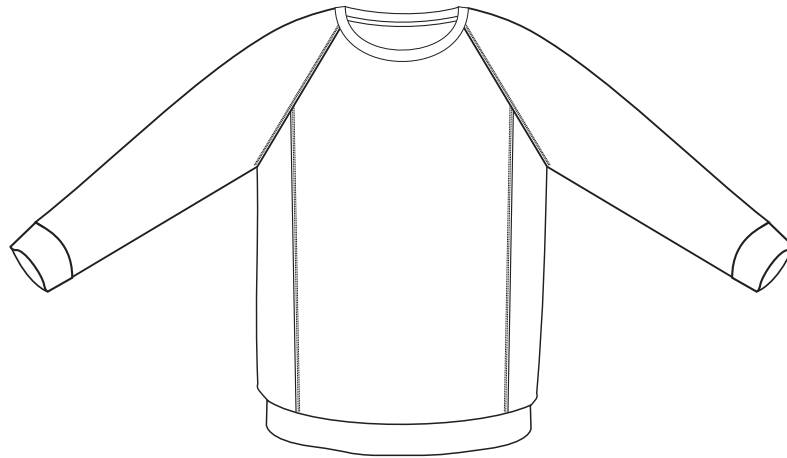

STYLE INFORMATION:

CATEGORY:
**LADIES CREW
JUMPER**

STYLE CODE:
CP

GENDER:
LADIES

SIZE RANGE:
ADULTS

Front

Back

Available Sizes	0	4	6	8	10	12	14	16	18	20	22	24				
1/2 CHEST	-	43	45.5	48	50.5	53	55.5	58	60.5	63	65.5	68	-	-	-	-
FRONT LENGTH	-	58	59.5	61	62.5	64	65.5	67	68.5	70	71.5	73	-	-	-	-

Please note, the half chest measurement refers to the size of the garment, not the person wearing it.

To determine your half chest measurement, we recommend measuring a similar garment that you already own and that fits you well. Lay it smooth on a flat surface and measure from arm pit to arm pit across the chest. This is your half chest measurement. Use this to choose the appropriate size from the chart.