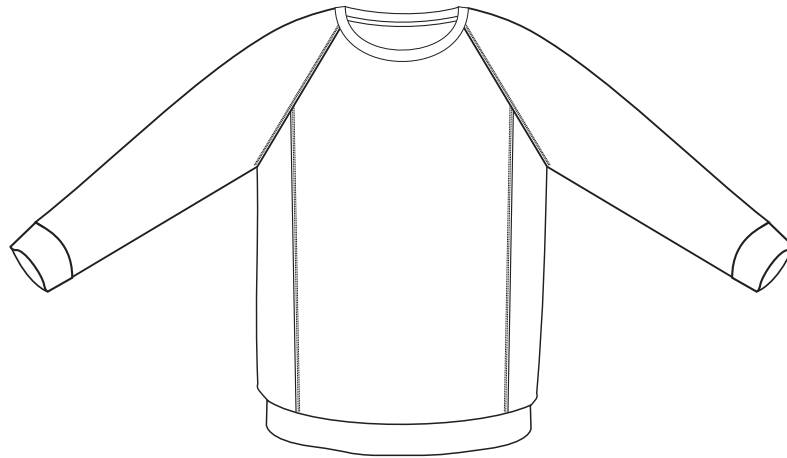

STYLE INFORMATION:

CATEGORY:
**MENS CREW
JUMPER**

STYLE CODE:
CP

GENDER:
UNISEX

SIZE RANGE:
JUNIORS/ADULTS

Front

Back

Available Sizes	0	2XS	XS	S	M	L	XL	2XL	3XL	4XL	5XL	6XL	7XL				
½ CHEST	-	50.5	53	55.5	58	60.5	63	65.5	68	70.5	73	75.5	78	-	-	-	-
FRONT LENGTH	-	60.5	62.5	64.5	66.5	68.5	70.5	72.5	74.5	76.5	78.5	80.5	82.5	-	-	-	-

Please note, the half chest measurement refers to the size of the garment, not the person wearing it.

To determine your half chest measurement, we recommend measuring a similar garment that you already own and that fits you well. Lay it smooth on a flat surface and measure from arm pit to arm pit across the chest. This is your half chest measurement. Use this to choose the appropriate size from the chart.